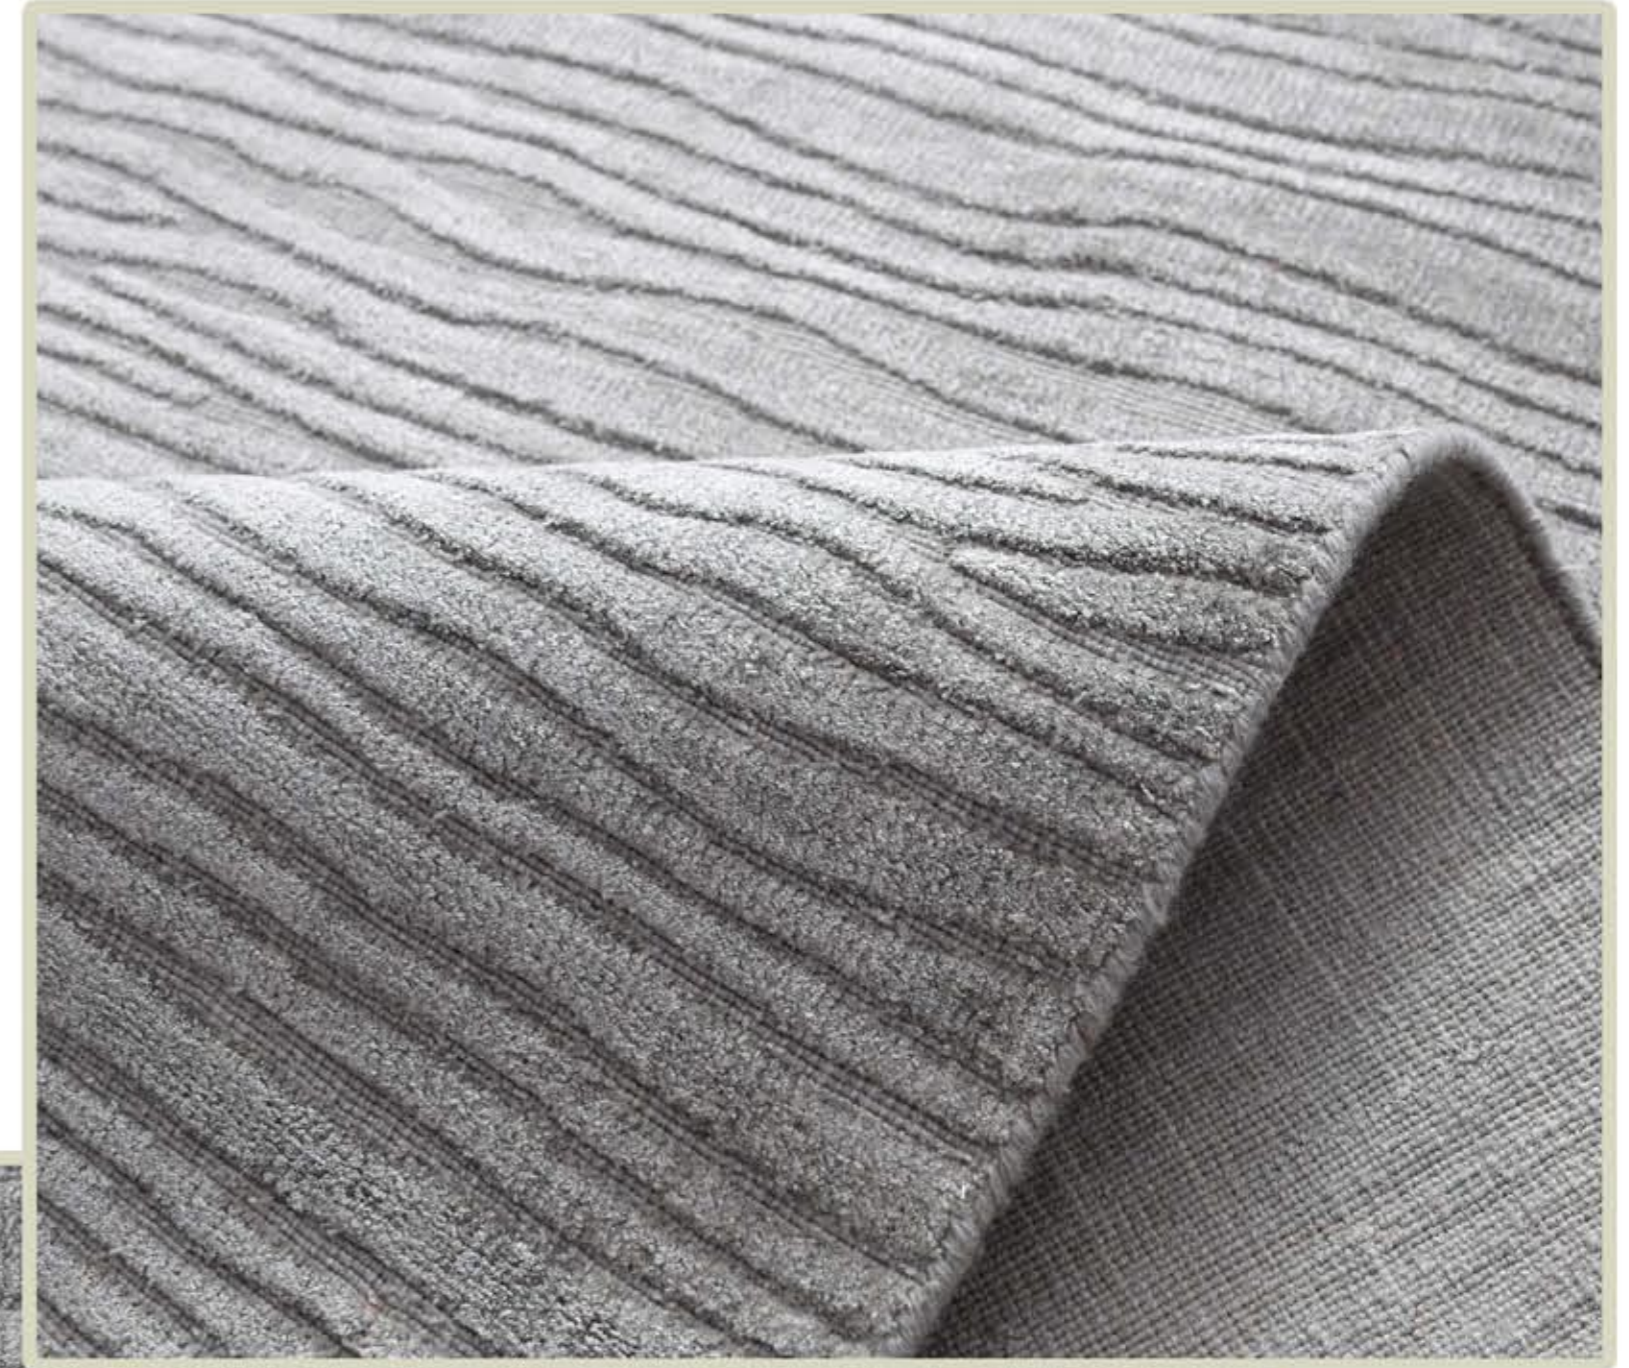

HANDMADE  
RUGS & FURNISHING

**ME**

MAHESH EXPORTS™

OPULENCE  
COLLECTION

Design : OP-1029  
Material : Wool,Viscose

Colour : Ivory Black  
Size : 200x300cm

Design : OP-1030  
Material : Wool,Viscose

Colour : Ivory Black  
Size : 240x300cm

Design : OP-1013  
Material : Wool,Viscose

Colour : Silver  
Size : 240x300cm

Design : OP-1095  
Material : Wool,Viscose

Colour : Silver  
Size : 300x400cm